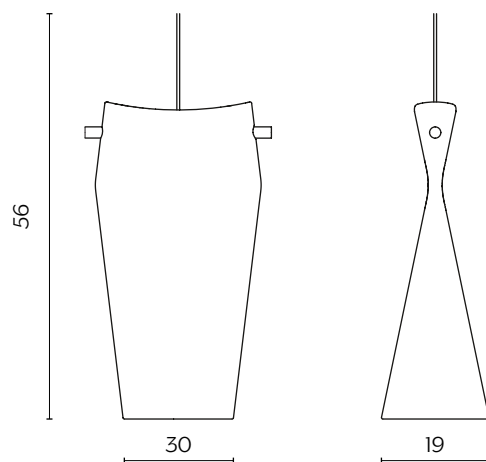

Dent is a pendant ceramic lamp available in two different dimension. A squeezed and deformed pipe is the focus study for this unique shape, where ceramic and wood make everything extremely delicate.

DIMENSIONI | DIMENSIONS

lunghezza | width: 19 cm
larghezza | depth: 13 cm
altezza | height: 40 cm

💡 E27 (not included)

☀️ MAX 60W

🔌 1,80m

lunghezza | width: 30 cm
larghezza | depth: 19 cm
altezza | height: 56 cm

FINITURE STRUTTURA | STRUCTURE FINISHES